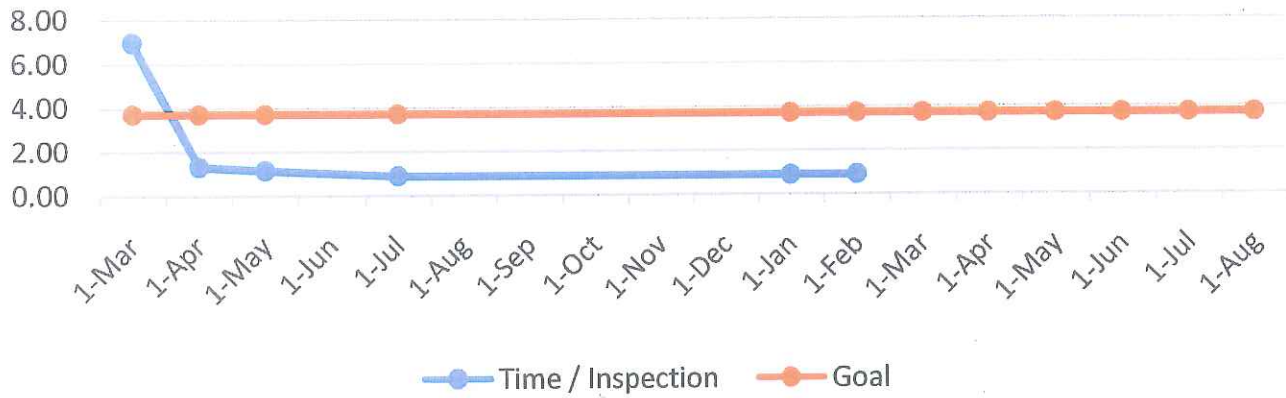

Food Inspection Administrative Time Excludes Inspection Time

Food Inspection Material Costs